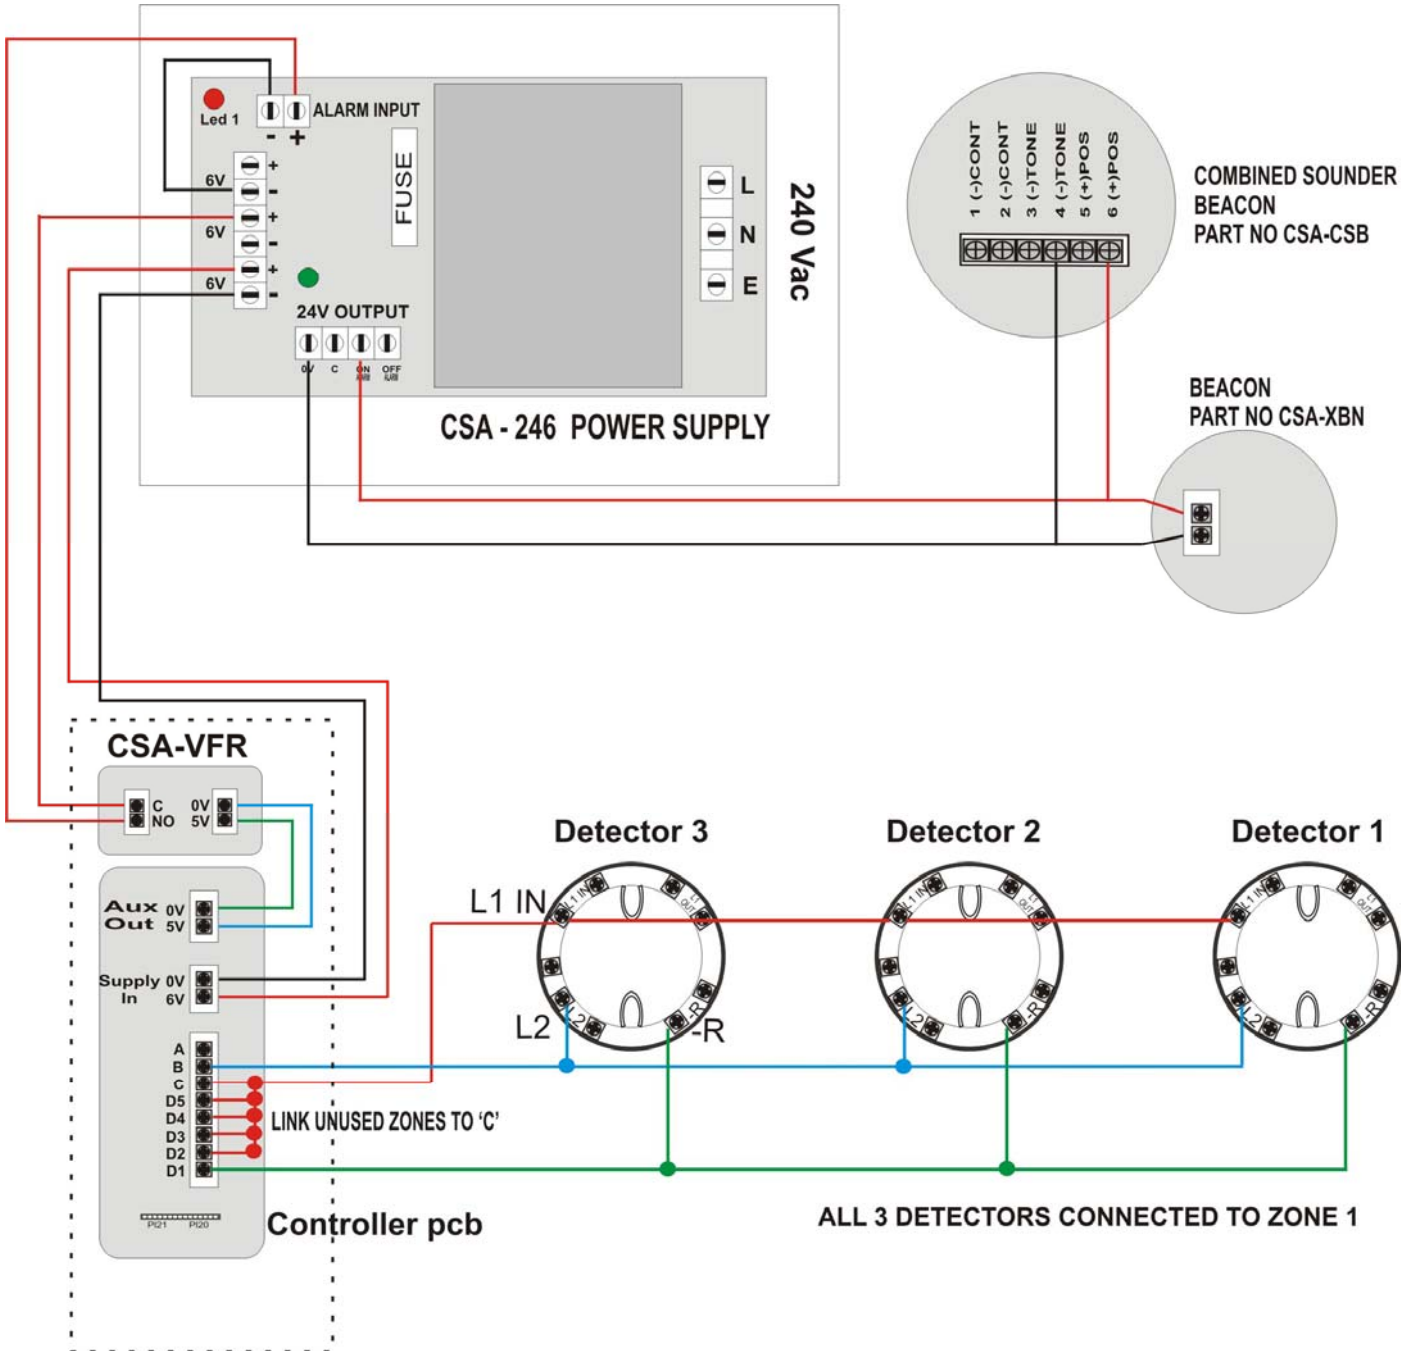

**Controller, Slave Detectors, 246 Power Supply and Beacons**

Hoyles Electronic Developments Ltd

Sandwash Close, Rainford Industrial Estate, Rainford, St.Helens, WA11 8LY  
 T. 01744 886600 F. 01744 886607 E. sales@hoyles.com W. www.hoyles.com