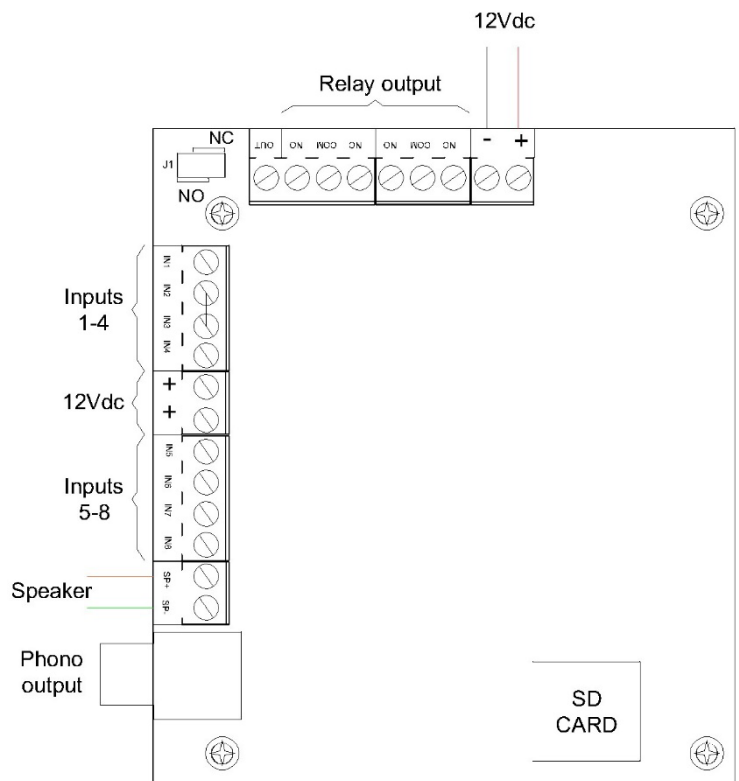

The sound will repeat while the input is held on. When the input is removed, the sound will play until the end of the file and then stop.

If another input is triggered whilst a message is playing it will be queued until the current message has finished, then played. If multiple inputs are triggered whilst a message is playing, they will be queued then played back in the order they were triggered.

The sound files are held on the SD memory card included. Several voice messages are provided on the card; however, you can record your own sound files and transfer them onto the card using a PC.

The files need to be WAV format files, specifically mono, 8bit, 44.1KHz, the SD card must be formatted as FAT32 and be 2GB or greater and 16GB or less.

Please note if you choose to record messages yourself the format of any sound file used in the Chatterbox MUST meet the specification detailed in the installation instructions. Failure to comply with the required format may cause damage to the unit and will not be covered by warranty. If in doubt, please contact us.

The files on the SD card are named TA001.wav, TA002.wav etc. The file TA001.wav corresponds to Input 1 and TA002.wav to Input 2 etc...

A list of the messages provided are given on the reverse of this sheet. To actually use a message other than the default TA001 - TA008, you will need to use a PC to rename the file you want to use to TA001.wav, TA002.wav...