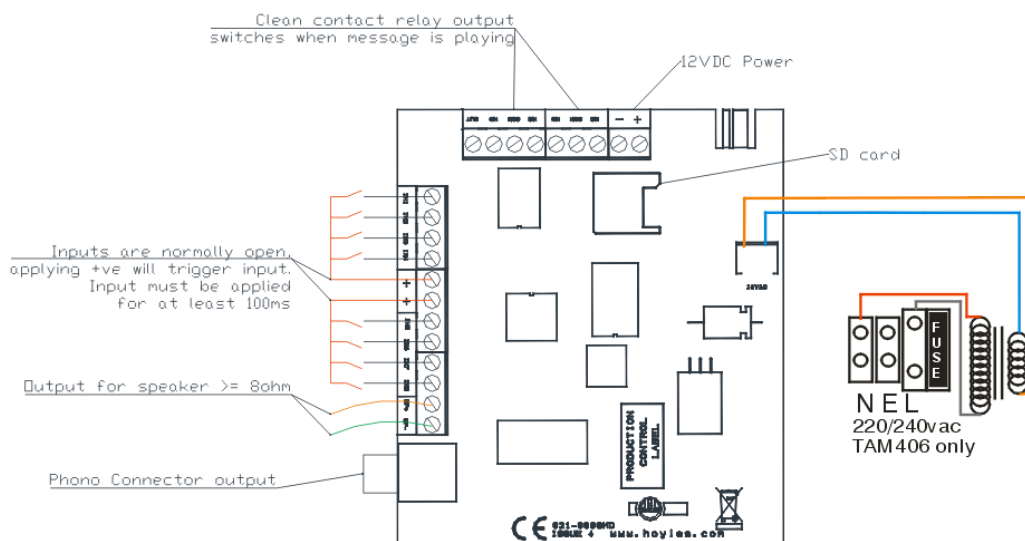

The sound will repeat while the input is held on. When the input is removed, the sound will play until the end of the file and then stop.

If another input is triggered whilst a message is playing it will be queued until the current message has finished, then played. If multiple inputs are triggered whilst a message is playing, they will be queued then played back in the order they were triggered.

The sound files are held on the SD memory card included. Several voice messages are provided on the card, however you can record your own sound files and transfer them onto the card using a PC.

The files need to be WAV format files, specifically mono, 8bit, 44.1KHz, the SD card must be formatted as FAT32 and be 2GB or greater and 16GB or less.

Please note if you choose to record messages yourself the format of any sound file used in the Chatterbox MUST meet the specification detailed in the installation instructions. Failure to comply with the required format may cause damage to the unit and will not be covered by warranty. If in doubt, please contact us.

The files on the SD card are named TA001.wav, TA002.wav etc. The file TA001.wav corresponds to Input 1 and TA002.wav to Input 2 etc...

A list of the messages provided are given on the reverse of this sheet. To actually use a message other than the default TA001 - TA008, you will need to use a PC to rename the file you want to use to TA001.wav, TA002.wav...